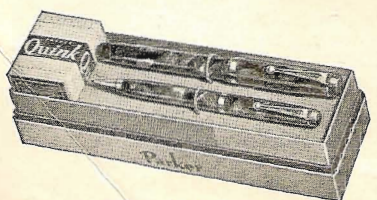

Parker Challenger Set in Gift Box No. 314 with Quink $3.75